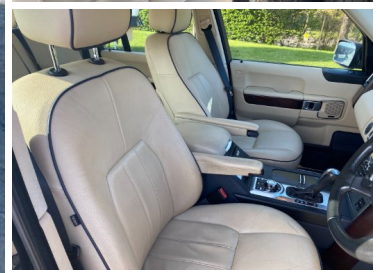

2007(57) Land Rover Range Rover 3.6 TDV8 HSE 4dr A...

£5,750

Engine: Diesel
Body: Estate
Gearbox: Automatic
Capacity: 3628cc
Colour: Blue
Mileage: 119,000
CO²: 299g/km
MPG: 25.1mpg
Top Speed: 124mph
BHP: 268bhp
Insurance Grp: 45E

Vantastic UK
 Penton Hook Marina, Gate 5
 Staines Road
 Chertsey
 Surrey, KT16 8PQ

SERVICE HISTORY	19" ALLOYS
7" TOUCH SCREEN WITH 4X4 INFORMATION	AMBIENT/SOLAR SENSOR WITH EXT TEMP WARNING
CRUISE CONTROL	INTELLIGENT TERRAIN RECOGNITION SOFTWARE
MESSAGE CENTRE	PARK DISTANCE CONTROL
POWER STEERING	PERSONAL TELEPHONE INTEGRATION WITH BLUETOOTH AND VOICE RECOGNITION
PUSH BUTTON TAILGATE RELEASE	REAR VIEW CAMERA
TRIP COMPUTER WITH SELECTABLE SPEED LIMIT WARNING	SERVICE INTERVAL INDICATOR
ELECTRIC FRONT+REAR WINDOWS	6 CD AUTOCHANGER
FRONT FOG LAMPS	BODY COLOURED BUMPERS
HEADLAMP WASH/WIPE	BRUNEL POWER VENTS
LAMINATED FRONT SIDE GLASS	ELECTROCHROME REAR VIEW MIRROR + POWERFOLD DOOR MIRRORS
'BLENHEIM' LEATHER UPHOLSTERY	GREEN TINTED GLASS
BOOT MOUNTED ADDITIONAL ACCESSORY SOCKET	HEATED ELECTRIC DOOR MIRRORS
	REAR WIPER
	ASYMMETRIC SPLIT FOLD REAR SEAT
	CENTRE CONSOLE STORAGE
	DRIVER'S LUMBAR SUPPORT